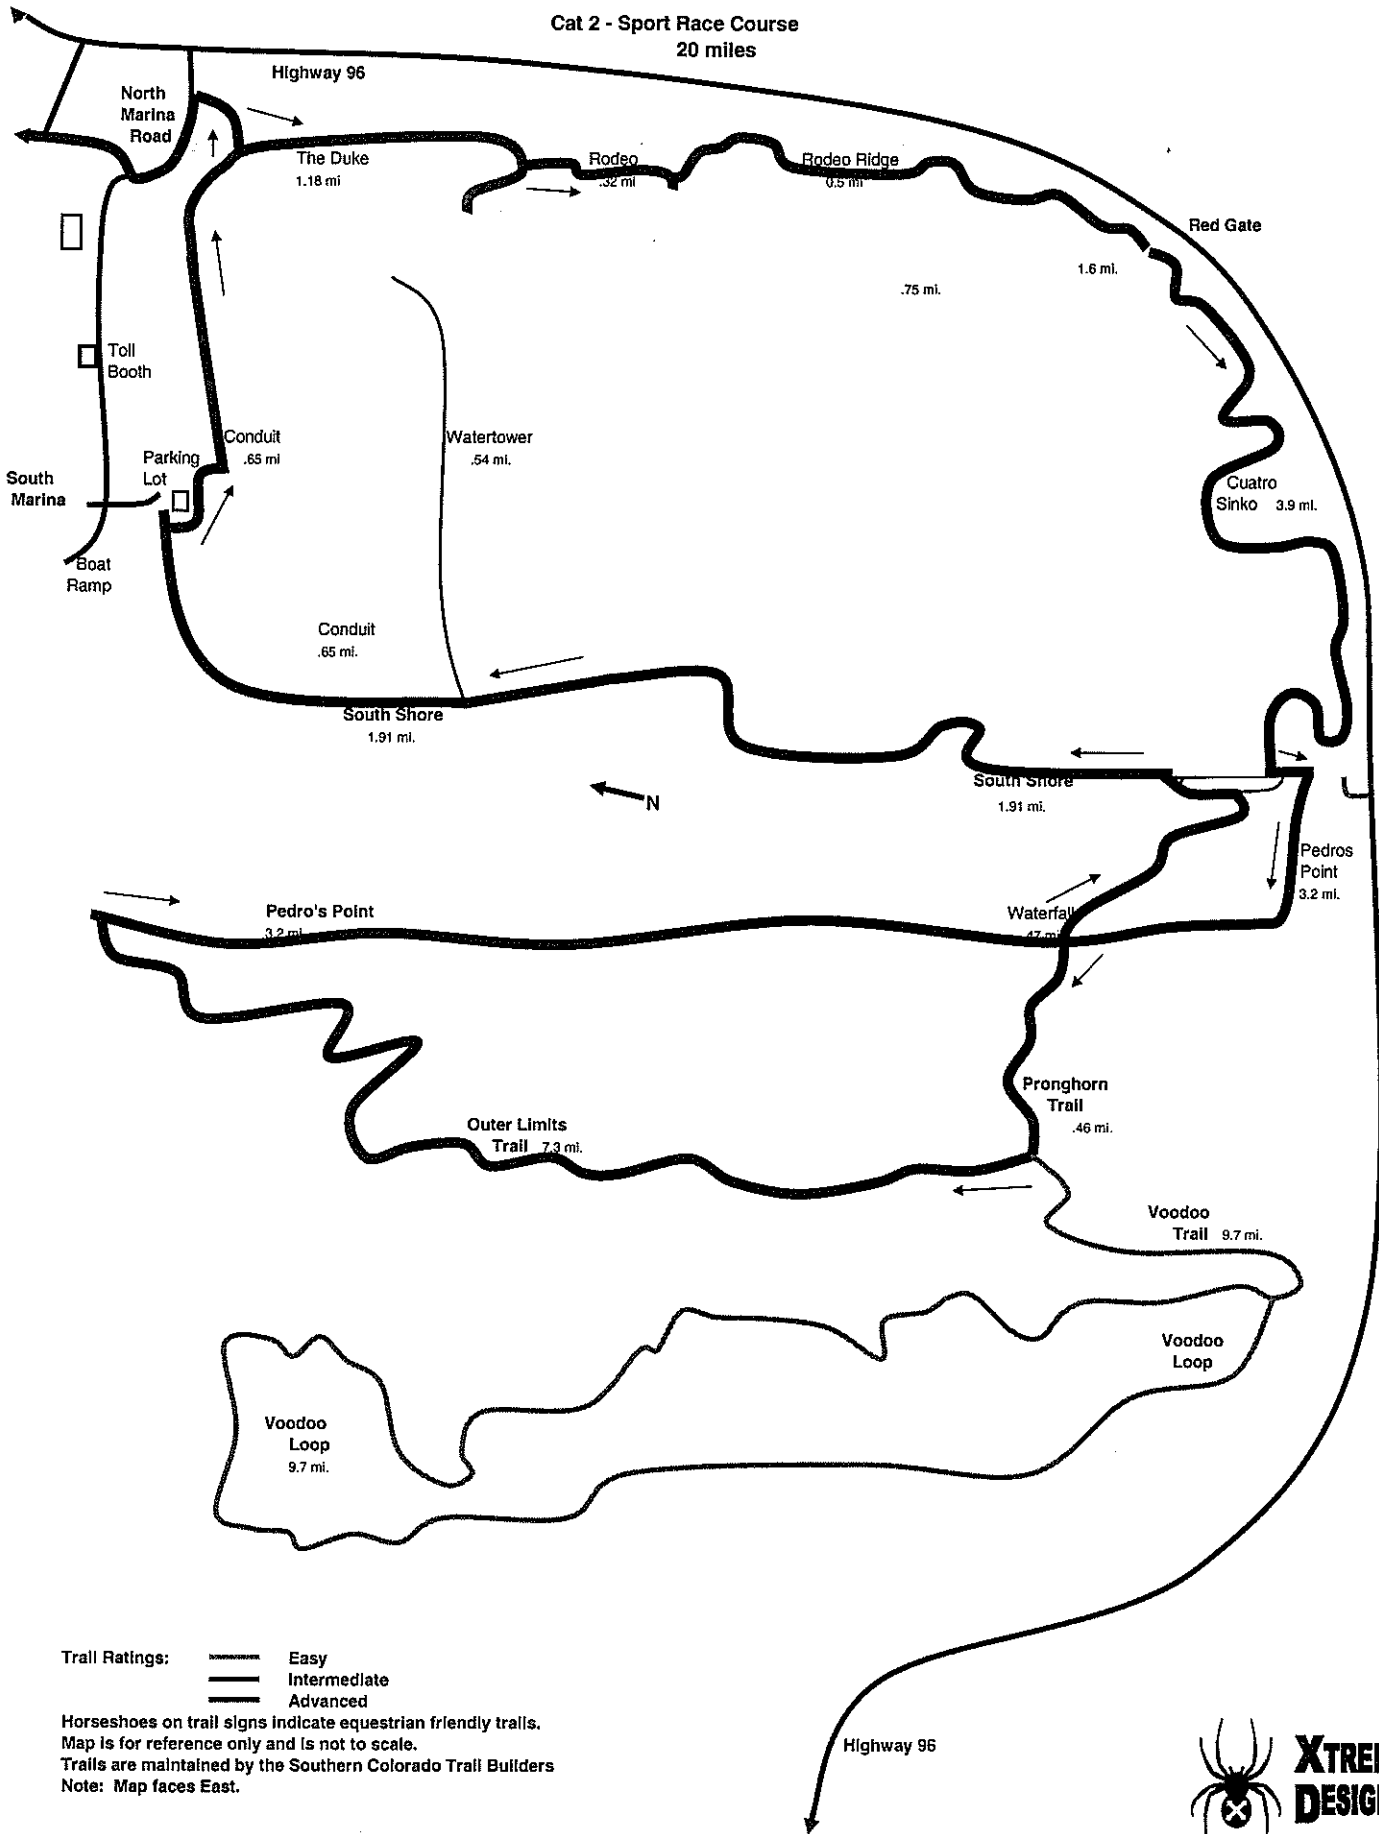

Lake Pueblo Trail System  
South Shore Canyons

Cat 2 - Sport Race Course  
20 miles

Trail Ratings:   
 — Easy   
 = Intermediate   
 = Advanced

Horseshoes on trail signs indicate equestrian friendly trails.  
 Map is for reference only and is not to scale.  
 Trails are maintained by the Southern Colorado Trail Builders  
 Note: Map faces East.