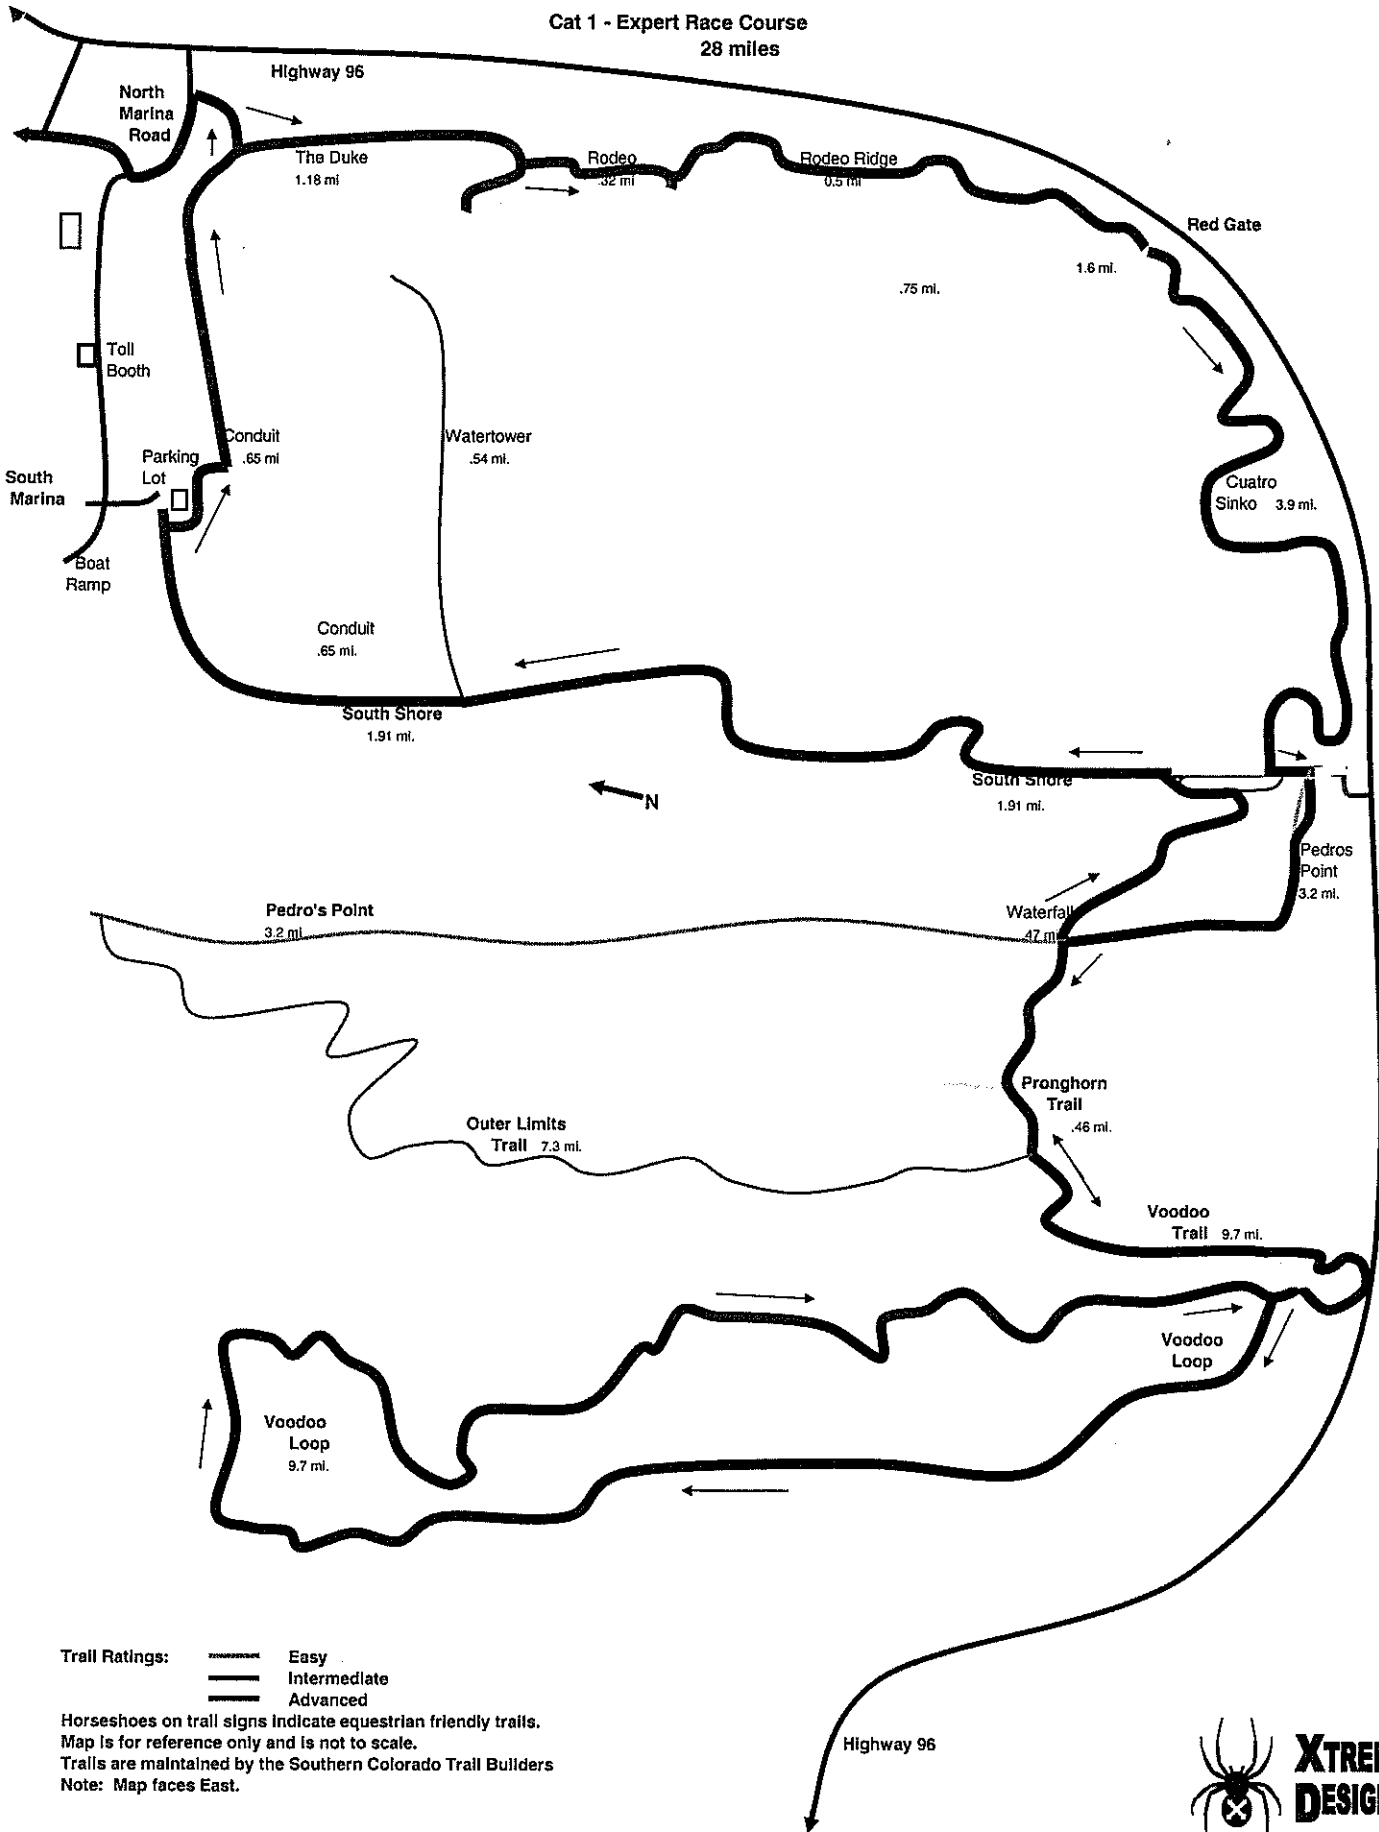

Lake Pueblo Trail System  
South Shore Canyons

Cat 1 - Expert Race Course  
28 miles

Trail Ratings:   
 ——— Easy   
 = Intermediate   
 = Advanced

Horseshoes on trail signs indicate equestrian friendly trails.  
 Map is for reference only and is not to scale.  
 Trails are maintained by the Southern Colorado Trail Builders  
 Note: Map faces East.